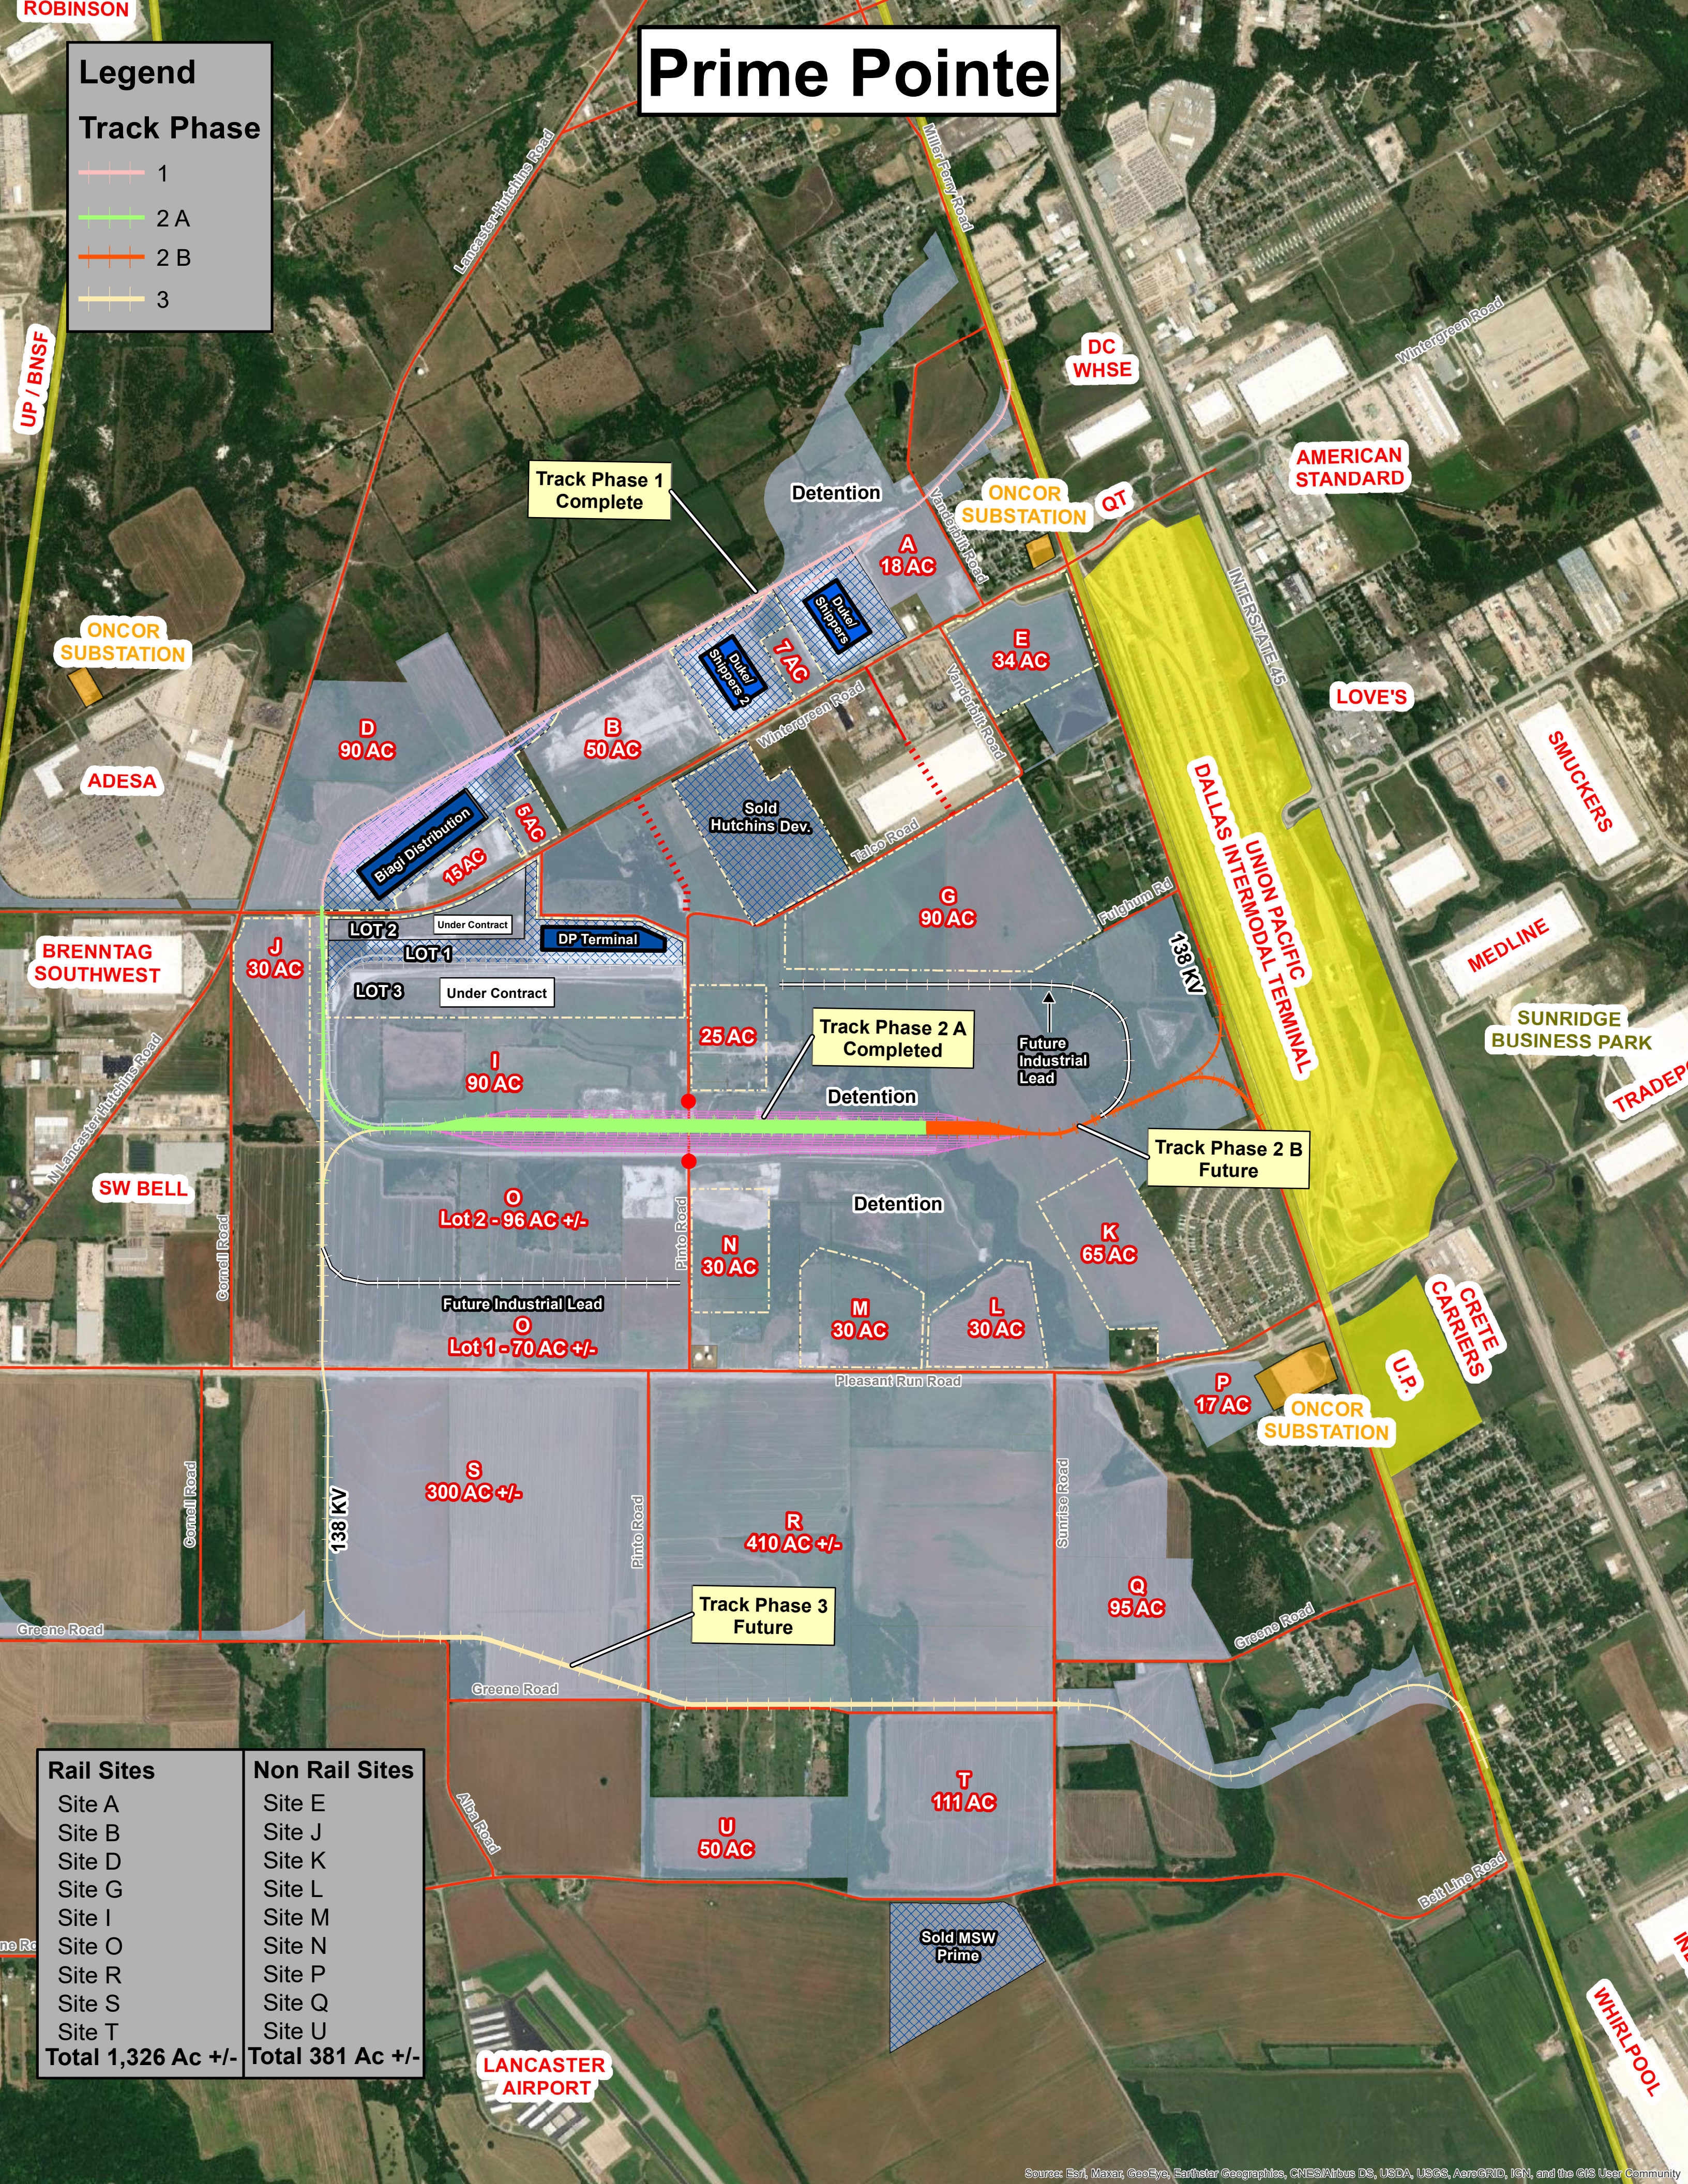

Prime Pointe

Legend

Track Phase

- 1
- 2 A
- 2 B
- 3

Rail Sites	Non Rail Sites
Site A	Site E
Site B	Site J
Site D	Site K
Site G	Site L
Site I	Site M
Site O	Site N
Site R	Site P
Site S	Site Q
Site T	Site U
Total 1,326 Ac +/-	Total 381 Ac +/-

Source: Esri, Maxar, GeoEye, Earthstar Geographics, CNES/Airbus DS, USDA, USGS, AeroGRID, IGN, and the GIS User Community